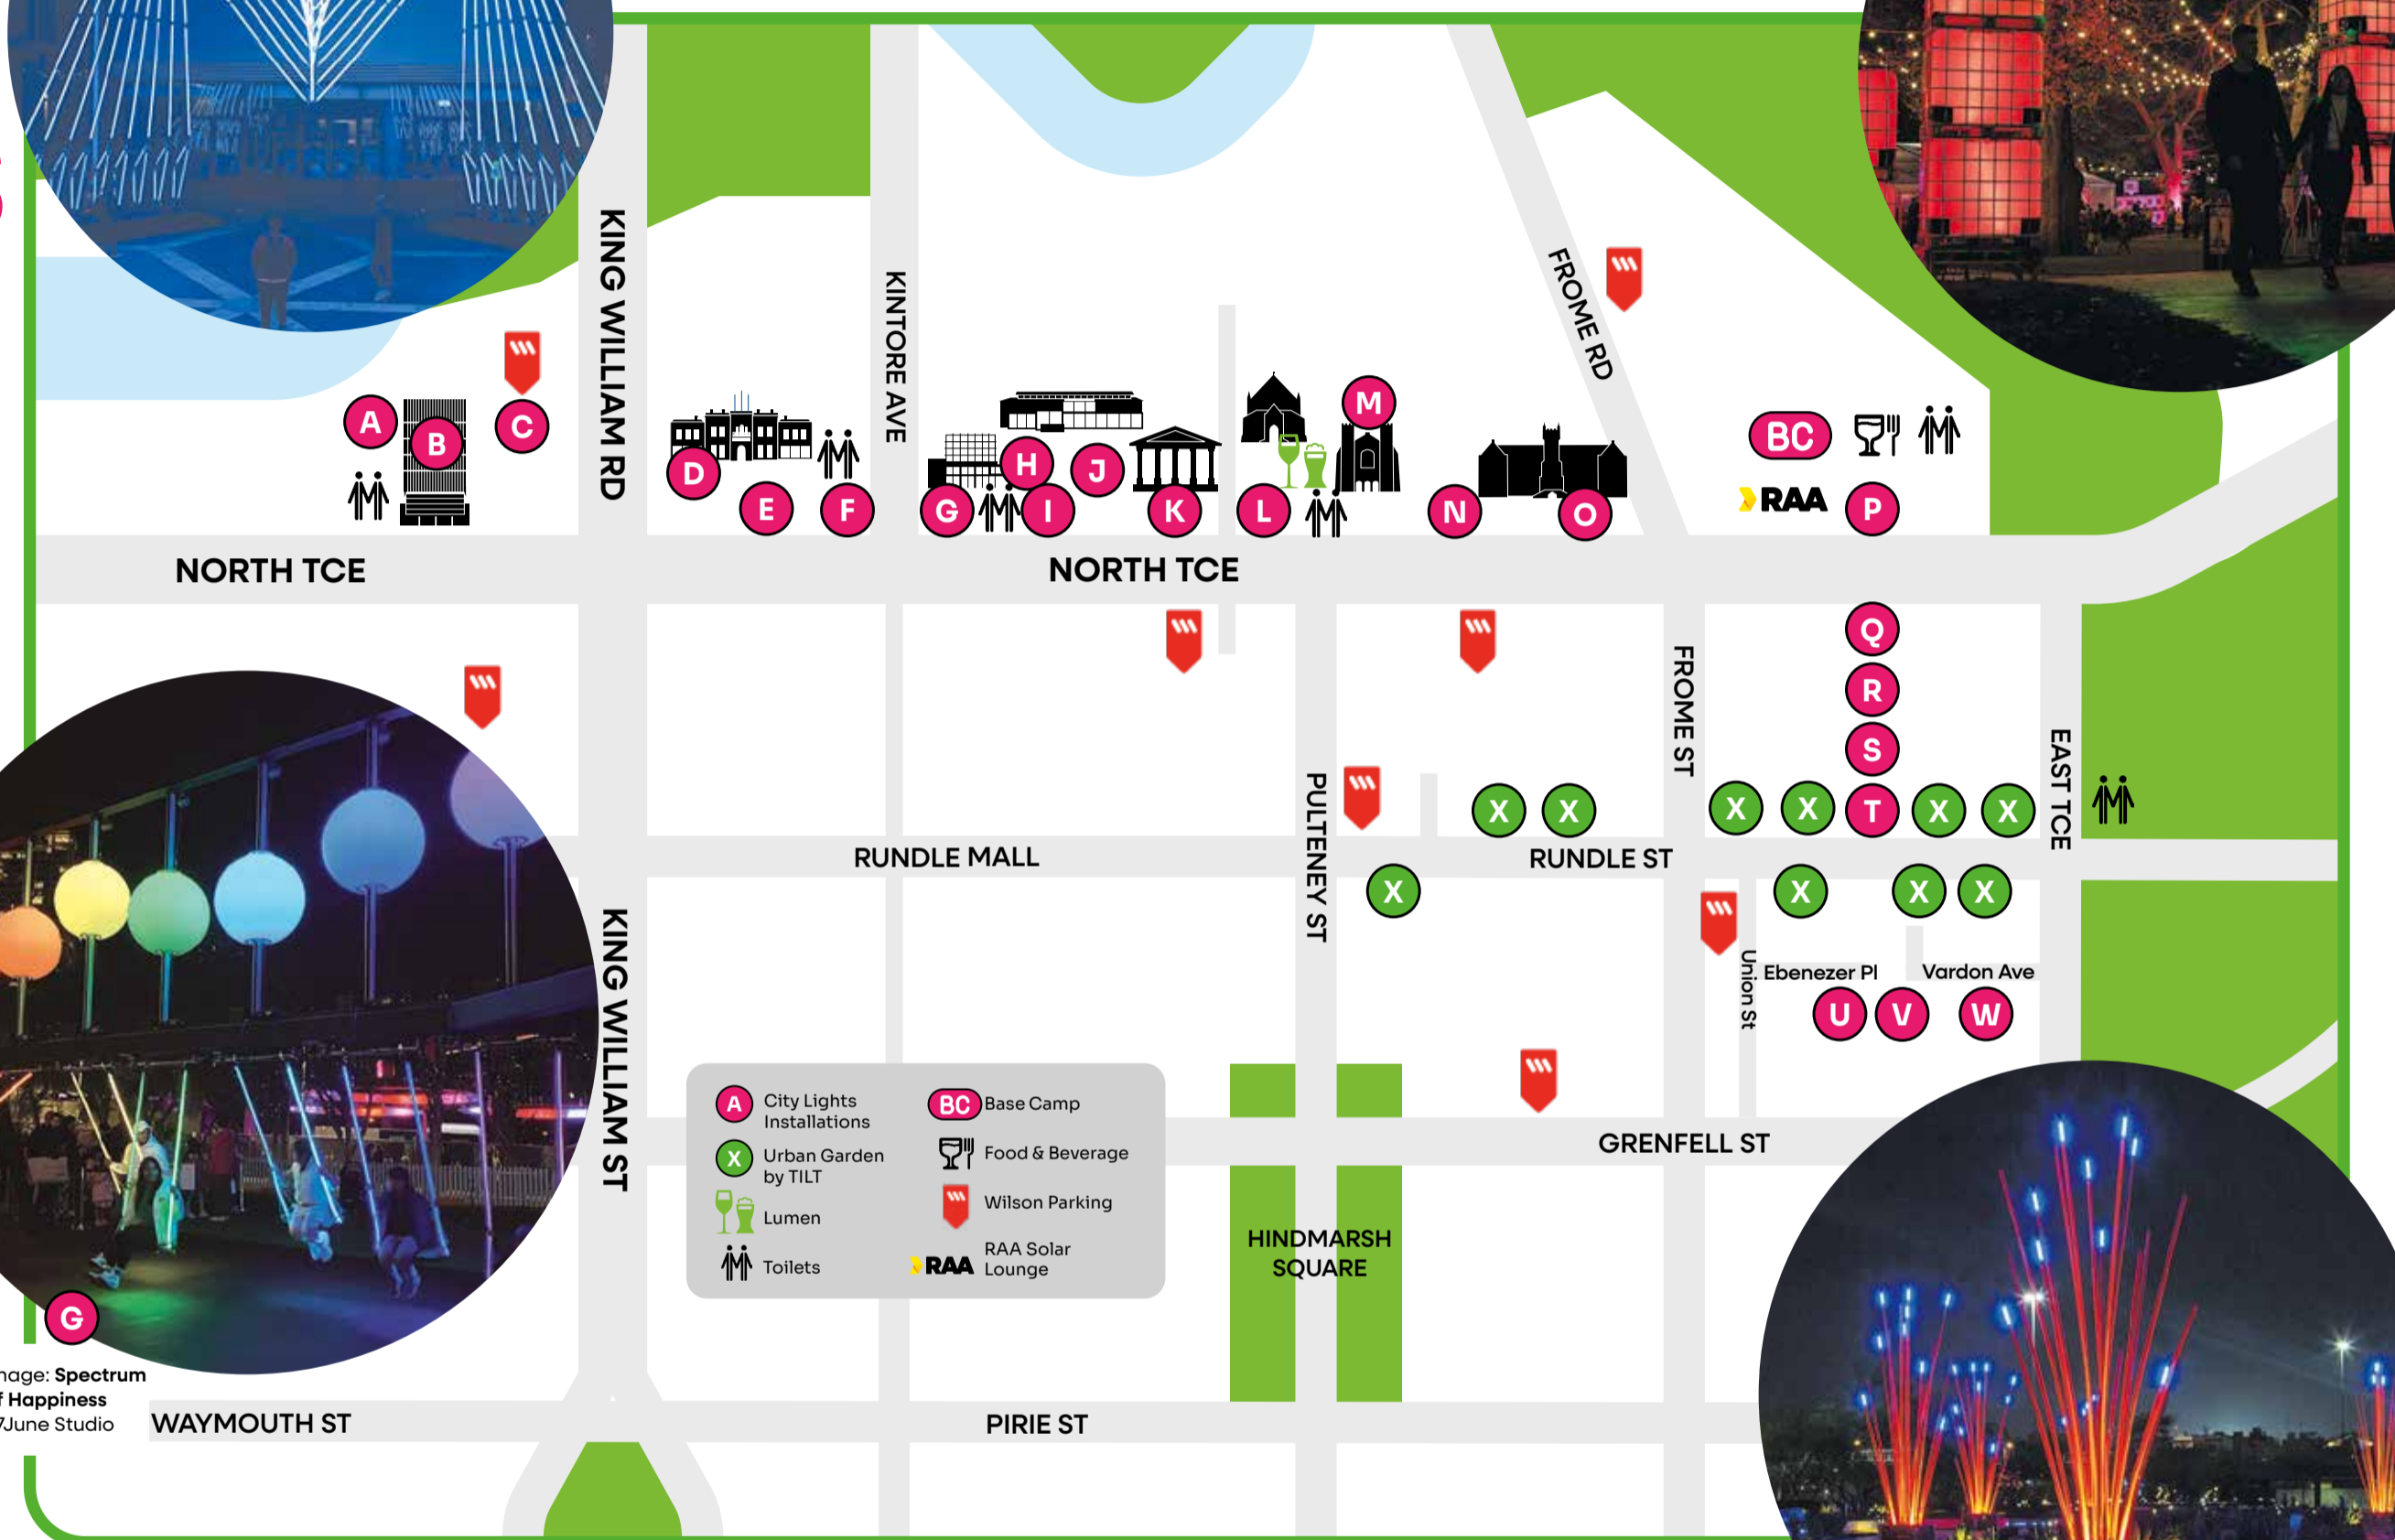

Image: **Spectrum of Happiness**
27June Studio

Image: **ChronoHarp**
Amigo & Amigo

Image: **Base Camp**, Illuminate
Adelaide's food and beverage hub.
Image: Frankie the Creative

Image: **Grand Mix**
INOOK

A City Lights Installations	BC Base Camp
X Urban Garden by TILT	Food & Beverage
Lumen	Wilson Parking
Toilets	RAA RAA Solar Lounge

- Q** **Augmented Revolution: Drained**
Jaydenlee Tong
Corner of North Terrace and
Paxtons Walk
- R** **Augmented Revolution: Woven**
Royalty: Crown Jewels
Carly Tarkari Dodd
Paxtons Walk
- S** **Augmented Revolution: Akurra Pila**
Temaana Yundu Sanderson-Bromley
Vaughan Place
- T** **Augmented Revolution: Woven**
Royalty: Reclaiming Blak History
Carly Tarkari Dodd
Vaughan Place
- U** **Augmented Revolution:**
Tartanyangga Dreaming
Jaydenlee Tong
Lieberman Close
- V** **Augmented Revolution:**
Walking in Two Worlds
Temaana Yundu Sanderson-Bromley
Charlick Crescent
- W** **...please have a seat!**
lichtbankobjekte by M+V
Vardon Avenue
- X** **Urban Garden**
TILT
Various Locations, East End

Scan QR Code for
mobile-friendly
digital map

RAA

RAA Solar Lounge

General admission Mon – Wed
RAA members only Thu – Sun
RAA members can keep warm
and cosy at the RAA Solar Lounge
and enter an exclusive
competition while visiting.
Find it at the entrance to Base
Camp, open from 5pm until late.

Wilson Parking

Enjoy 20% OFF night and
weekend parking at specific
locations between
04 – 21 July
when you prepay online or with
the Wilson Parking mobile app
using the promo code
ILLUMINATE24

150 YEARS
THE UNIVERSITY OF ADELAIDE